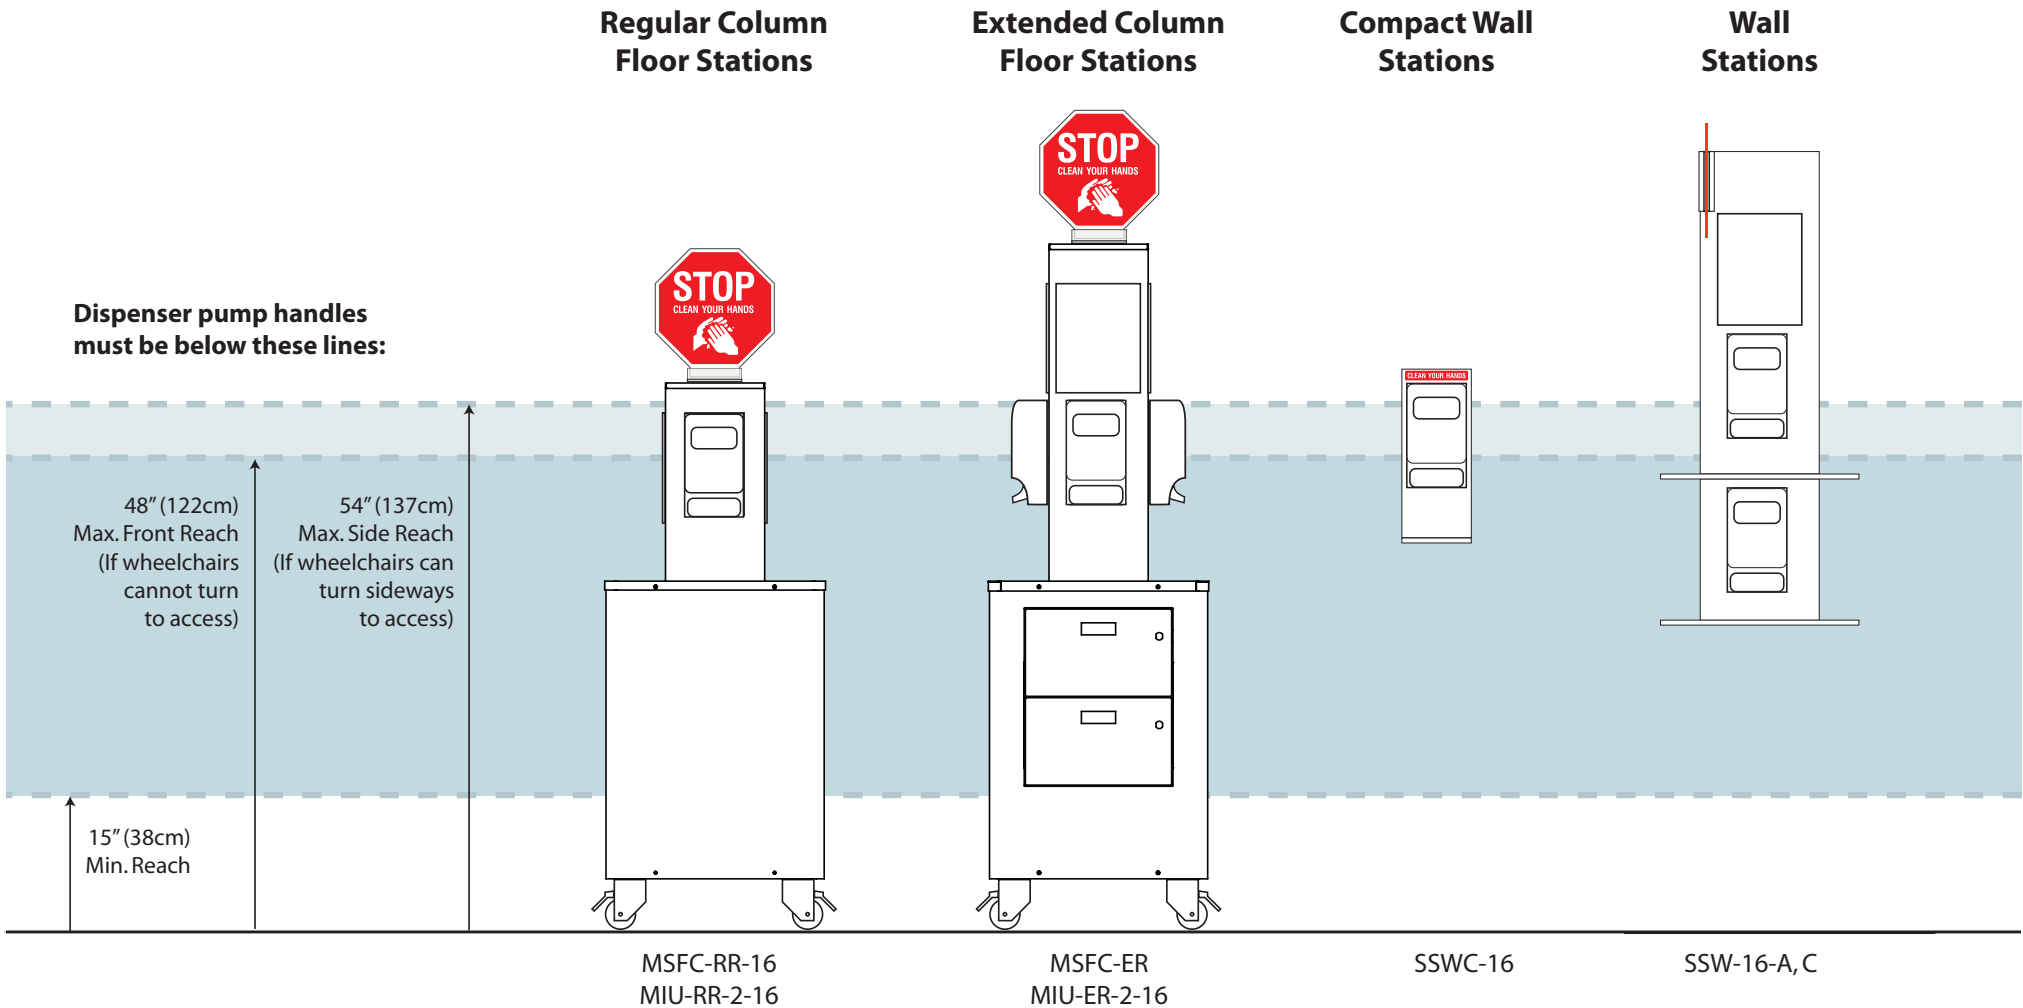

DISPENSER ACCESSIBILITY GUIDE

(For barrier-free access)

All stations are to scale.

The following guidelines were referenced for accessibility:
AODA, City of Toronto Accessibility Design Guidelines and ADA.

Dispenser size 6"W x 10.5" H