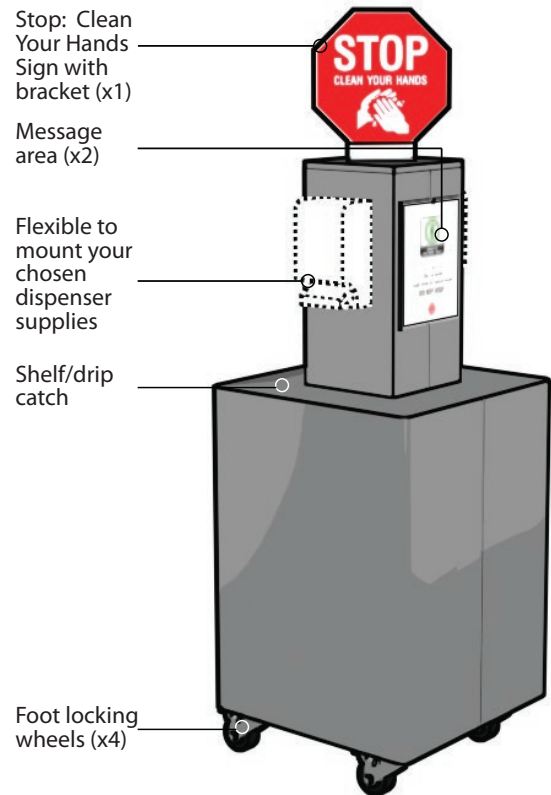

What your station comes with:

- Stop: Clean Your Hand Sign/bracket (where applicable)
- Clear message areas (where applicable)
- Mounting bracket system
- Ships flat with protective film
- Quick assembly and set up

What your station comes with:

- Stop: Clean Your Hand Sign/bracket
- Clear message areas (x 2)
- 4 Commercial-grade, non-marking rubber foot-locking wheels
- Ships assembled with protective film
- Quick set up

Available Models:

MSFC-RR-16
Regular Column
1-drawer
(22"L x 22"W x 55"H)

MIU-RR-2-16
Regular Column
2-drawer
(22"L x 22"W x 55"H)

All our products work together with our complete family of Wall Stations, Floor Stations, Symbols, Signage and Templates.