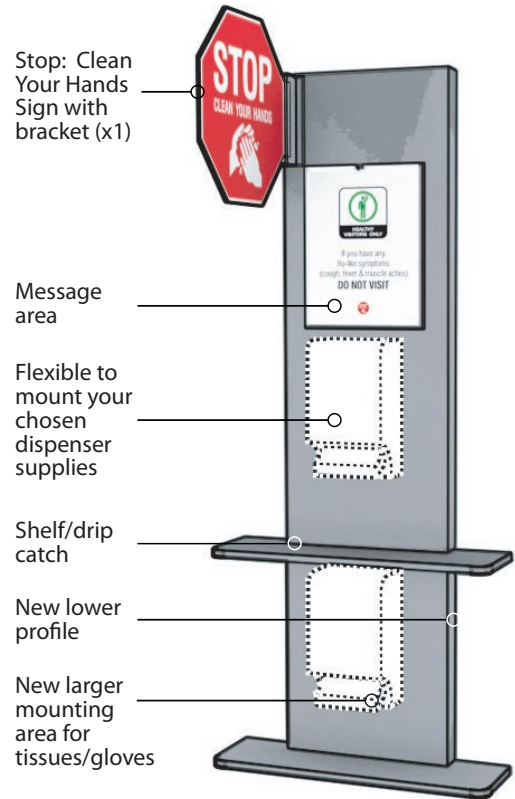

WALL SANITIZING STATIONS Spec Sheet

Ideal for tight areas (hallways, offices, staff areas, etc.) The Stop: Clean Your Hands Sign is highly visible over the heads of crowds, promoting hand hygiene at a distance.

Tagg Clean-Hands® Sanitizing Stations are constructed from surgical grade Stainless Steel:

- Corrosion resistant
- Indoor and outdoor use
- Easy to clean

Wall Sanitizing Station Models:

- No damage to walls at the end of dispenser/liquid contract - simply attach new dispenser to the unit!
- Easy to assemble and install yourself for barrier-free access with included instructions.

What your station comes with:

- Stop: Clean Your Hand Sign/bracket (where applicable)
- Clear message areas (where applicable)
- Mounting bracket system
- Ships flat with protective film
- Quick assembly and set up

FLOOR SANITIZING STATIONS Extended Column - Spec Sheet

Ideal for high traffic areas (entranceways, lobbies, cafeterias, etc.) The Stop: Clean Your Hands Sign is highly visible over the heads of crowds, promoting hand hygiene at a distance.