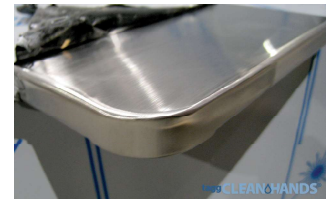

Shelf corner finish detail

All our products work together with our complete family of Wall Stations, Floor Stations, Symbols, Signage and Templates.