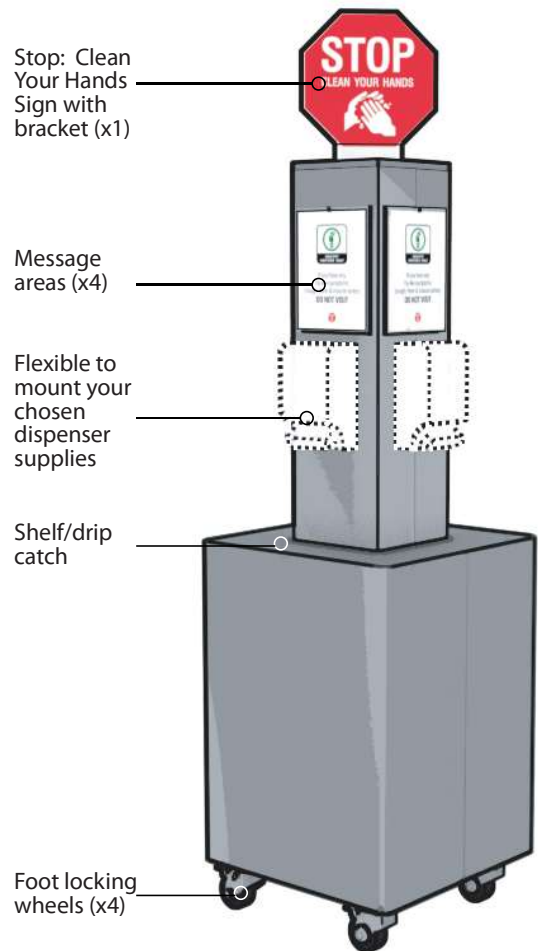

FLOOR SANITIZING STATIONS Extended Column - Spec Sheet

Ideal for high traffic areas (entranceways, lobbies, cafeterias, etc.) The Stop: Clean Your Hands Sign is highly visible over the heads of crowds, promoting hand hygiene at a distance.

Tagg Clean-Hands® Sanitizing Stations are constructed from surgical grade Stainless Steel:

- Corrosion resistant
- Indoor and outdoor use
- Easy to clean

Floor Sanitizing Station Models:

- Regular or extended column options
- Optional stainless-steel drawers, keyed alike

What your station comes with:

- Stop: Clean Your Hand Sign/bracket
- Clear message areas (x 4)
- 4 Commercial-grade, non-marking rubber foot-locking wheels
- Ships assembled with protective film
- Quick set up

Available Models:

All our products work together with our complete family of Wall Stations, Floor Stations, Symbols, Signage and Templates.

MSFC-ER-16