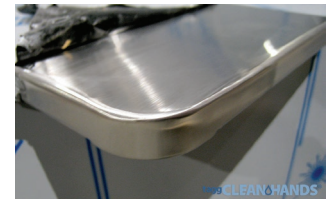

Shelf corner finish detail