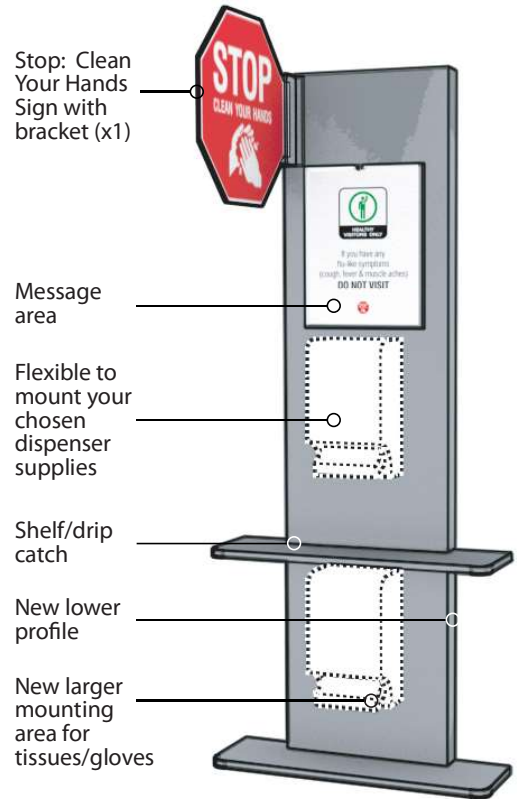

WALL SANITIZING STATIONS Spec Sheet

Ideal for tight areas (hallways, offices, staff areas, etc.) The Stop: Clean Your Hands Sign is highly visible over the heads of crowds, promoting hand hygiene at a distance.

What your station comes with:

- Stop: Clean Your Hand Sign/bracket (where applicable)
- Clear message areas (where applicable)
- Mounting bracket system
- Ships flat with protective film
- Quick assembly and set up

Available Models:

SSW-16-C
Flat Wall Plus
(32.75"H x 20"W x 7.5"D)

SSW-16-A
2-shelf Wall
(48"H x 20"W x 7.5"D)

SSW-16-D
Flat Wall
(32"H x 12"W x 1.5"D)

SSW-16-B
1-shelf Wall
(47.25"H x 20"W x 7.5"D)

NEW!
SSWC-16
Compact Wall
(17.5"H x 7"W x 4.75"D)

Ideal for high traffic areas (entranceways, lobbies, cafeterias, etc.) The Stop: Clean Your Hands Sign is highly visible over the heads of crowds, promoting hand hygiene at a distance.

Tagg Clean-Hands[®] Sanitizing Stations are constructed from surgical grade Stainless Steel: