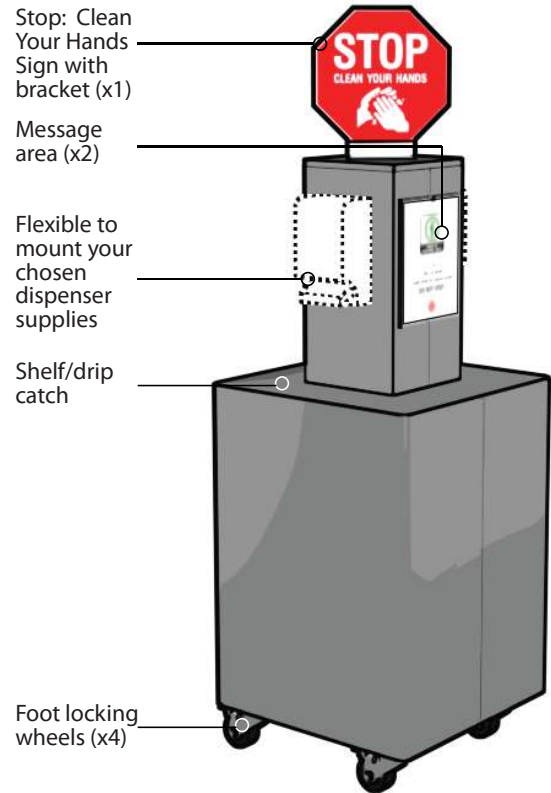

FLOOR SANITIZING STATIONS

Regular Column - Spec Sheet

Ideal for areas with seating (waiting rooms, vaccination clinics, etc.) The Stop: Clean Your Hands Sign is highly visible.

Tagg Clean-Hands® Sanitizing Stations are constructed from surgical grade Stainless Steel:

- Corrosion resistant
- Indoor and outdoor use
- Easy to clean

Floor Sanitizing Station Models:

- Regular or extended column options
- Optional stainless-steel drawers, keyed alike

What your station comes with:

- Stop: Clean Your Hand Sign/bracket
- Clear message areas (x 2)
- 4 Commercial-grade, non-marking rubber foot-locking wheels
- Ships assembled with protective film
- Quick set up

Available Models:

MSFC-RR-16

Table top corner finish detail