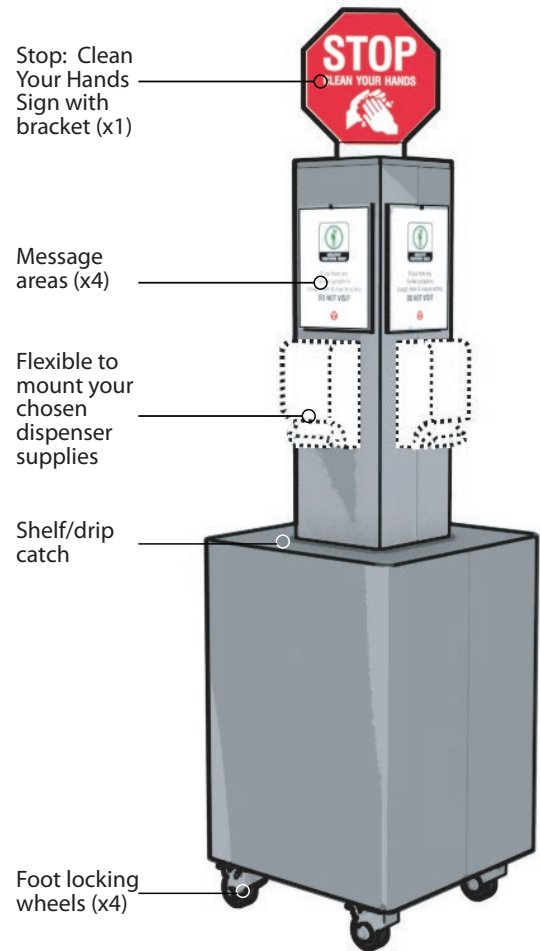

What your station comes with:

- Stop: Clean Your Hand Sign/bracket (where applicable)
- Clear message areas (where applicable)
- Mounting bracket system
- Ships flat with protective film
- Quick assembly and set up

What your station comes with:

- Stop: Clean Your Hand Sign/bracket
- Clear message areas (x 4)
- 4 Commercial-grade, non-marking rubber foot-locking wheels
- Ships assembled with protective film
- Quick set up

Available Models:

MSFC-ER-16
Extended Column
No Drawers
(22"L x 22"W x 69"H)

MIU-ER-2-16
Extended Column
2-drawer
(22"L x 22"W x 69"H)

All our products work together with our complete family of Wall Stations, Floor Stations, Symbols, Signage and Templates.

MSFC-ER-16

Table top corner finish detail

FLOOR SANITIZING STATIONS

Regular Column - Spec Sheet

Ideal for areas with seating (waiting rooms, vaccination clinics, etc.) The Stop: Clean Your Hands Sign is highly visible.